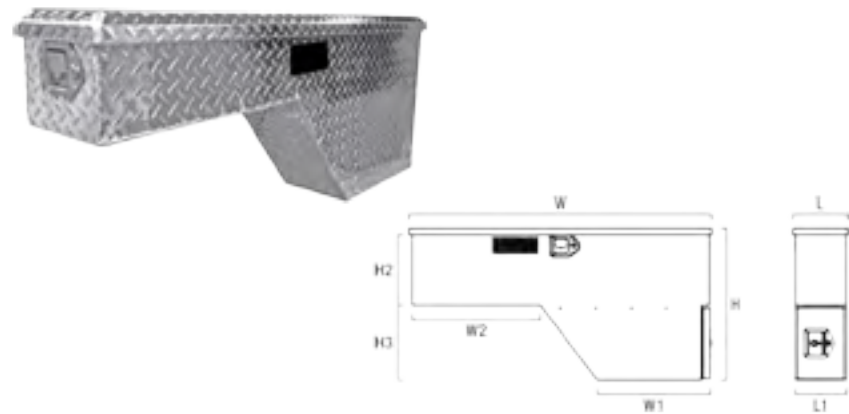

Brite	Cubic Feet	L	L1	L2	W	W1	H
ULT201341	4.1	34.625	33	19.88	17	16	22
<b>LOW PROFILE</b>							
ULT201191	2.9	34.625	33	19.88	17	16	13

**WHEEL WELL TOOL BOXES**

- Make use of space behind wheel rarely utilized
- Open towards the center of the bed
- Corrosion-resistant, stainless steel lock handles are easy to operate and access from both sides of truck
- Limited lifetime warranty