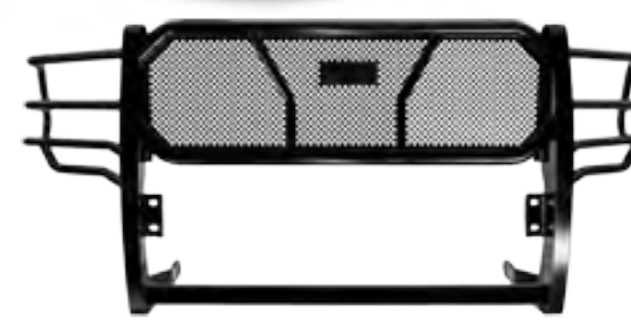

STANDARD GRILLE GUARDS

- One-piece, durable design fits the contours of the vehicle to protect the grille and guards headlights
- Manufactured from 1.5" tubing in polished stainless steel or black powder coated mild steel
- Rubber bumper protectors line the uprights for added protection against impacts
- Pre-drilled lighting mounts offer easy installation for optional auxiliary lighting (sold separately)
- Easy installation using included mounting hardware and factory mounting points, no drilling required
- Limited three year warranty on black
- Limited lifetime warranty on PSS

EXTREME GRILLE GUARDS

- Full wraparound design with headlight cages protect grille and headlights
- Heavy duty, 2" thick-wall mild steel tubing is e-coated and finished in a black powder coat for maximum protection and corrosion resistance
- Mesh grille protection promotes free airflow while preventing scratching or damage to the grille area
- Rubber bumper protectors line the uprights for added protection against impacts
- Easy installation using included mounting hardware and factory mounting points, no drilling required
- Limited three year warranty