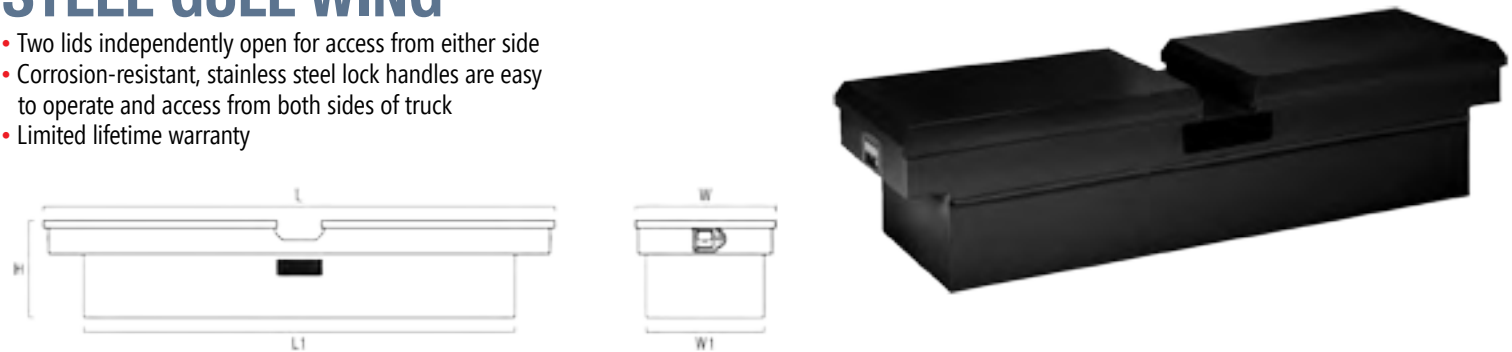

White	Black	Matte Black	WT (lb)	Cubic Feet	L	L1	W	W1	H
ULT140701S	-	-	120	11.1	70.25	60.75	20.5	15.5	17
-	ULT140702S	-	120	11.1	70.25	60.75	20.5	15.5	17
-	-	ULT140703S	120	11.1	70.25	60.75	20.5	15.5	17