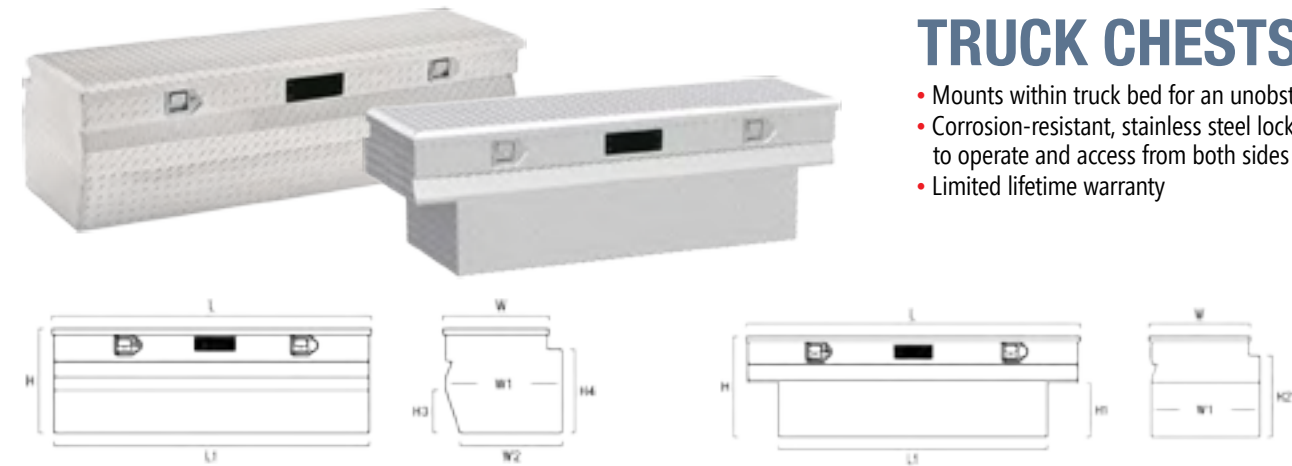

Brite	Gloss Black	Matte Black	Angled	Cubic Feet	L	L1	W	W1	W2	H	H2	H3	H4
STANDARD													
ULT151481	-	-	-	12.8	47.875	47	24.75	24	-	21.25	-	-	-
ULT151601	-	-	-	16.7	30.875	30	20	19.25	-	17.125	-	-	-
WEDGED													
ULT150361	-	-	No	7.2	36.875	36	-	20.375	20	17.625	18.5	7.3125	14.3125
ULT150401	-	-	No	8.4	42.875	42	-	20.375	20	17.625	18.5	7.3125	14.3125
ULT150481	ULT150482	-	No	9.6	48.875	48	-	20.375	20	17.625	18.5	7.3125	14.3125
ULT150581	ULT150562	-	No	11	54.875	54	-	20.375	20	17.625	18.5	7.3125	14.3125
ULT150601	ULT150602	-	No	12	60.875	60	-	20.375	20	17.625	18.5	7.3125	14.3125
NOTCHED													
ULT152601	ULT152602	-	No	10.3	59.8125	48	19.875	19.375	18.75	14.625	-	-	-

SIDE-MOUNT TOOL BOXES

- Mount to bed rail for access from side of vehicle
- Corrosion-resistant, stainless steel lock handles are easy to operate and access from both sides of truck
- Limited lifetime warranty