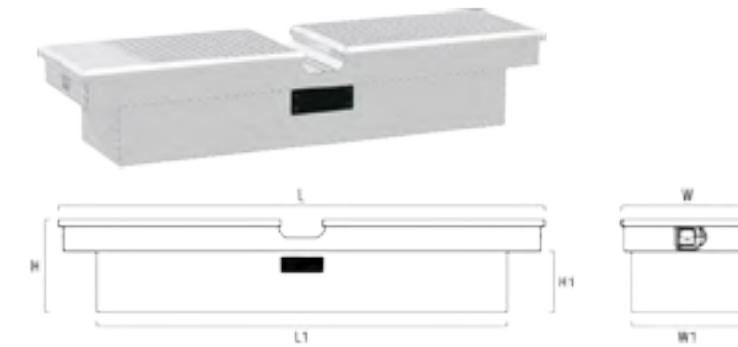

Brite	Cubic Feet	L	L1	W	W1	H	H1
ULT140601	7.3	60.875	50	20	17	14.75	9
ULT140701	8.5	69.875	59	20	17	14.75	9
ULT140721	9	72.875	62	20	17	14.75	9

TRUCK CHESTS

- Mounts within truck bed for an unobstructed view
- Corrosion-resistant, stainless steel lock handles are easy to operate and access from both sides of truck
- Limited lifetime warranty