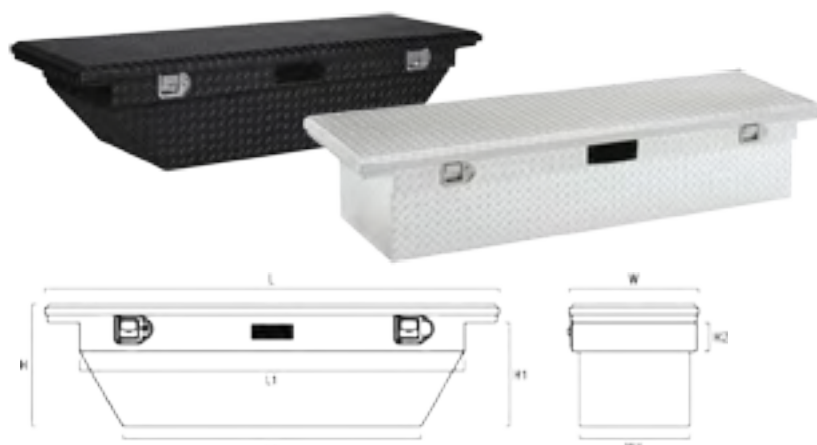

Brite	Gloss Black	Matte Black	Angled	Cubic Feet	L	L1	L2	W	W1	H	H1	H2
STANDARD TUB												
ULT120601	ULT120602	-	Yes	6.6	60.875	50	35.75	20	17	14.75	11.75	3.125
ULT120631	ULT120632	ULT120633	Yes	7	63.875	53	38.75	20	17	14.75	11.75	2.875
ULT120701	ULT120702	ULT120703	No	8.4	69.875	59	-	20	17	14.75	11.75	-
ULT120721	ULT120722	ULT120723	No	8.6	72.875	62	-	20	17	14.75	11.75	-
DEEP TUB												
ULT121701	-	-	No	10.8	69.875	59	-	20	17	18.75	15.875	-
ULT121721	-	-	No	17.1	72.875	62	-	28.125	25.25	18.875	13.25	-

GULL WING

- Two lids independently open for access from either side
- Corrosion-resistant, stainless steel lock handles are easy to operate and access from both sides of truck
- Limited lifetime warranty