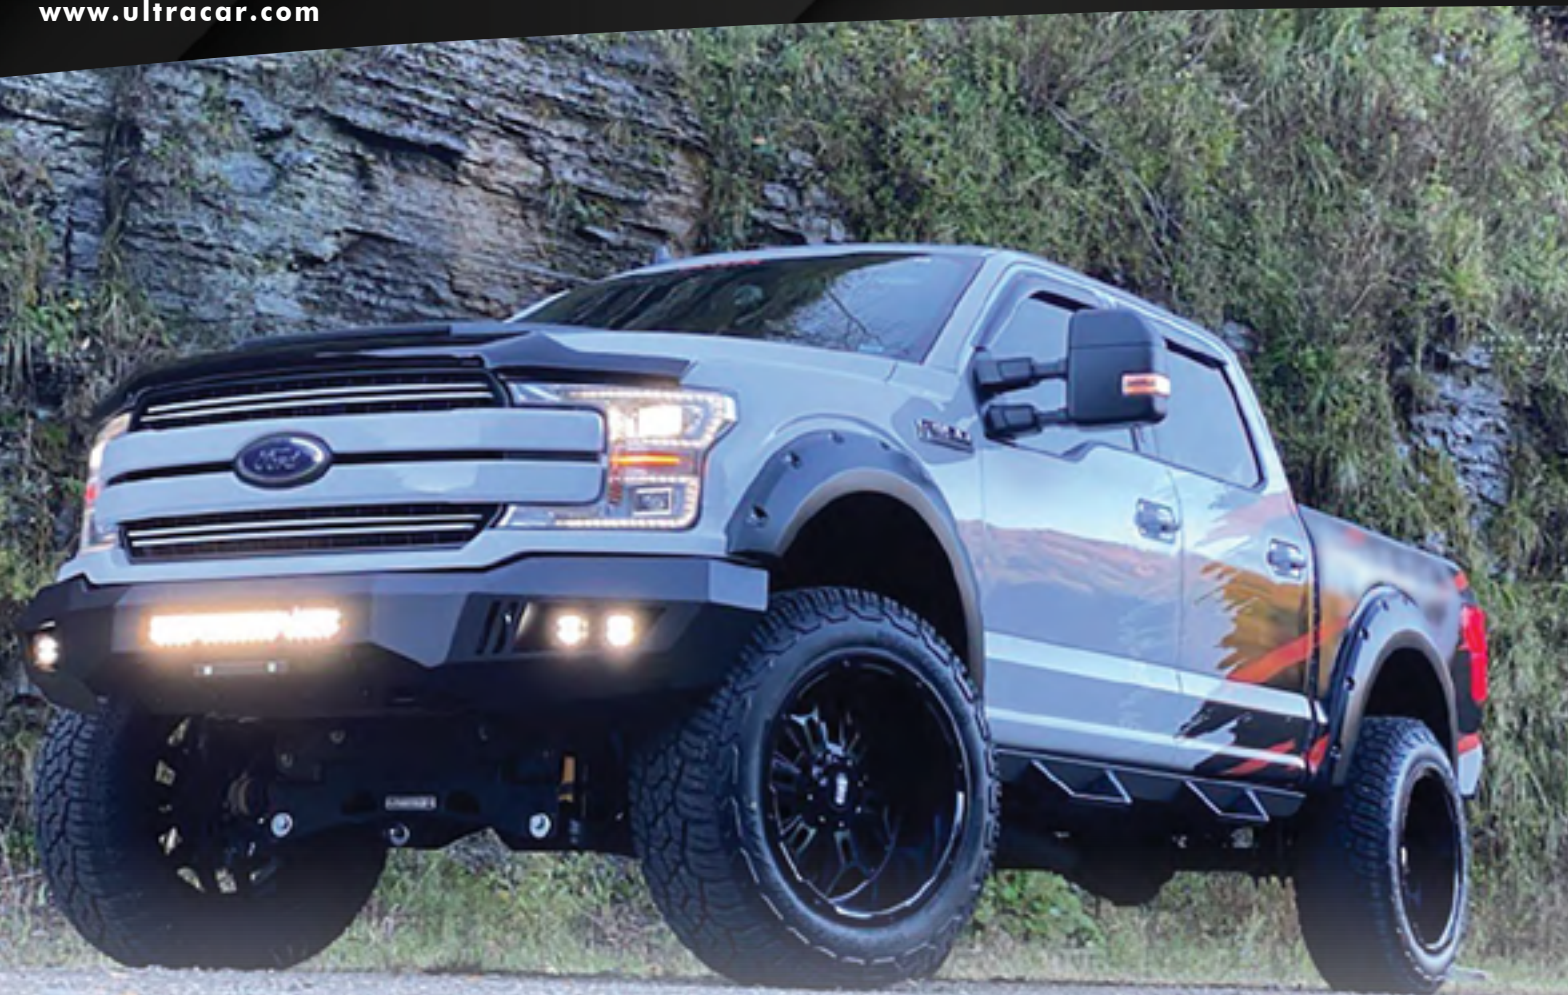

LED LIGHT BARS

- Bright LED beam with low power consumption
- Black powder coated, die cast aluminum housing
- Black Edition lights feature black reflectors that create a unique blacked-out appearance until illuminated
- Clear, polycarbonate lens
- Bottom or side mounts offer flexible installation
- 30,000 hour service life
- Standard LED light bars are IP67 rated for water and dust resistance
- Black Edition light bars are IP68 rated for water and dust resistance
- Limited lifetime warranty
- Kits include:
  - Mounting brackets
  - Stainless steel mounting hardware
  - Plug & play black sleeved wiring harness with relay
  - Deutch connector with toggle switch

PART#	SIZE	BEAM PATTERN	LUMENS	WATTAGE	IP RATING
SINGLE ROW STRAIGHT WITH AUXILIARY LIGHTS					
ULT7SRSAUX	7"	Combo	2880lm	32W	IP67
ULT22SRSAUX	22"	Combo	11520lm	128W	IP67
ULT32SRSAUX	32"	Combo	17280lm	192W	IP67

FRONT BUMPERS

ULTBR001T - FRONT BUMPER
ULTBR002T - WINCH MOUNT FRONT BUMPER
21-23 Ford Bronco

- Full width, Q235A carbon steel bumper adds stylish protection to the vehicle front end
- Includes (2) 3/4" D-Rings and mounting locations
- Geometric cutouts in the bumper accept 3" LED cube lights (sold separately) or included mesh screens
- Pre Runner guard provides protection to the grille area and offers an LED light mounting option
- Compatible with vehicles that include proximity sensors and Adaptive Cruise Control (ACC)
- Includes all required mounting hardware for easy installation to factory mounting points
- Limited 3 year warranty

ULTBR002T

- Winch Mount accommodates up to a 12K winch with standard 10" x 4.5" mounting pattern

SKID PLATE

ULTBR003T - STEEL SKID PLATE
21-23 Ford Bronco