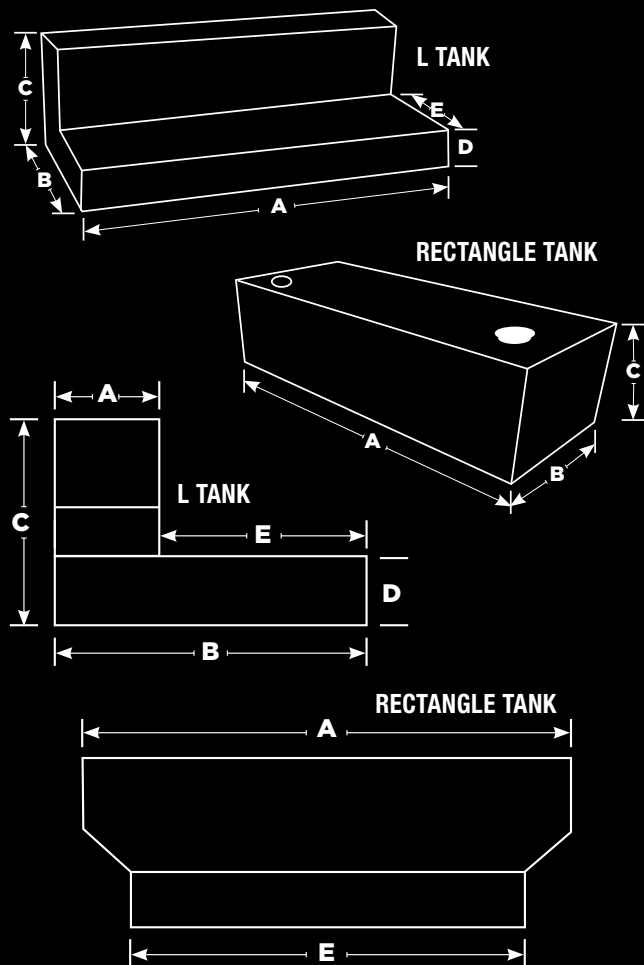

STEEL TRANSFER TANKS

- Designed to be used with full size trucks, crossbeds, and crossover toolboxes
- Constructed with 14 gauge steel with fully welded seams
- Finished in white, gloss black, or matte black finish
- Includes a lockable vent cap to eliminate tampering
- Heavy duty lifting loops makes installation simple
- Not intended for transferring gasoline or other flammables or for use as an auxiliary fuel tank
- Does not meet DOT specifications
- Assembled in the USA
- Limited lifetime warranty

ALUMINUM TRANSFER TANKS

- Designed to be used with full size trucks, crossbeds, and crossover toolboxes
- Suitable for transporting non-potable water and diesel fuel
- Constructed with high quality aluminum alloy with brite finish
- Includes a commercial grade vented cap
- Limited lifetime warranty

HOW TO MEASURE YOUR TRANSFER TANK:

ALUMINUM

PART#	DESCRIPTION	A	B	C	VOLUME
ULT210201	100 Gallon Rectangle Tank	47	24	23	100g
ULT210501	35 Gallon Rectangular Tank	54	10.5	19.5	35g
ULT210751	75 Gallon Combo Tank	48	27	24	75g
ULT210851	75 Gallon L Tank	48	27	24	75g
ULT211101	100 Gallon L Tank	56	32	25	100g

STEEL

PART#	DESCRIPTION	WT (LB)	A	B	C	D	E	VOLUME
ULT210402S	37 Gallon Black Rectangle Tank	75	47.75	10.50	19	-	-	37g
ULT210401S	37 Gallon White Rectangle Tank	75	47.75	10.50	19	-	-	37g
ULT210403S	37 Gallon Matte Black Rectangle Tank	75	47.75	10.50	19	-	-	37g
ULT210551S	55 Gallon White Rectangle Tank	82	30	22.50	19.25	-	-	55g
ULT211802S	80 Gallon Black L Tank	184	48	31	25	8.50	20.50	80g
ULT211803S	80 Gallon Matte Black L Tank	184	48	31	25	8.50	20.50	80g
ULT211801S	80 Gallon Steel L Tank	184	54	31	25	8.50	20.50	80g
ULT210982S	98 Gallon Black Rectangle Tank	150	54	22.50	19.25	-	-	98g
ULT210983S	98 Gallon Matte Black Rectangle Tank	150	54	22.50	19.25	-	-	98g
ULT210981S	98 Gallon White Rectangle Tank	150	60	31	19.25	-	-	98g
ULT211102S	100 Gallon Black Steel L Tank	165	60	31	25	8.50	20.50	100g
ULT211103S	100 Gallon Matte Black L Tank	165	60	31	25	8.50	20.50	100g
ULT211101S	100 Gallon White L Tank	165	60	31	25	8.50	20.50	100g

HEAVY DUTY BUMPERS

- Wraparound bumper design adds style and protection for heavy duty pickup trucks
- Precision welded, 3 mm steel is finished with a titanium black powder coat to ensure strength and durability
- Application-specific design provides an exact fit and durable protection
- Laser-cut lighting inserts accept LED 20" Straight Double Row Light Bar and 3" Flush Mount Cube Lights (sold separately)
- Laser cut openings allow access to factory tow hook mounts for strong and safe vehicle pulling
- Accommodates OE distance sensors
- 6.5" mm mounting brackets and mounting hardware is included for an easy no drill, bolt-on installation
- Limited three year warranty

NON WINCH - FRONT	WINCH MOUNT - FRONT	REAR	YEARS	MODEL
CHEVROLET | GMC				
ULTFHDNW003TI			15-19	Silverado 2500/3500
			15-19	Sierra 2500/3500
FORD				
ULTFHDNW006TI*	ULTFHDB006TI	ULTRHDB006TI	17-22	Superduty
RAM				
ULTFHDNW008TI			19-22	2500/3500
ULTFHDNW002TI		ULTRHDB002TI	10-18	2500/3500
TOYOTA				
ULTFHDNW005TI*			14-21	Tundra

* Does not accommodate OE sensors

LIGHT DUTY BUMPERS

- Aggressive bumper design adds style and protection
- Precision welded, 3 mm steel is finished with a titanium black powder coat to ensure strength and durability
- Application-specific design creates an exact fit to the contour of the vehicle

FRONT

- Laser cut openings allow access to factory tow hooks for towing and recovery
- Laser cut inserts accept a 20" Straight Double Row LED Light Bar and up to 2 pairs of 3" Cube Lights (sold separately)
- Accommodates OE distance sensors
- 6.5" mm mounting brackets and mounting hardware is included for an easy no drill, bolt-on installation
- Limited three year warranty

REAR