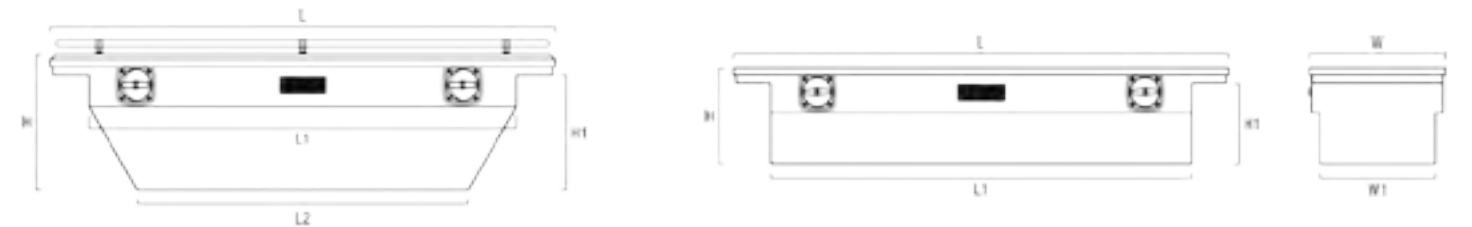

TRAIL LOCK® TOOL BOXES

Protect your tools and property with the new Trail Lock® tool box. This 16 gauge aluminum design is not only strong and durable but also offers the low-profile design and recessed twist handles which provide the styling consumers want. The body offers fully TIG welded seams and a patented built-in small parts storage bin. The Trail Lock® Tool Box is available in a brite aluminum or a matte black powder coat finish and comes with a limited lifetime warranty!

- Low profile design offers maximum visibility through rear cab window
- Dual-locking twist handles are easy to operate and access from both sides of truck
- Optional rail offers tie down anchor points to safely secure cargo
- Deep angled tubs provide more storage space for transporting tools and equipment
- Limited lifetime warranty