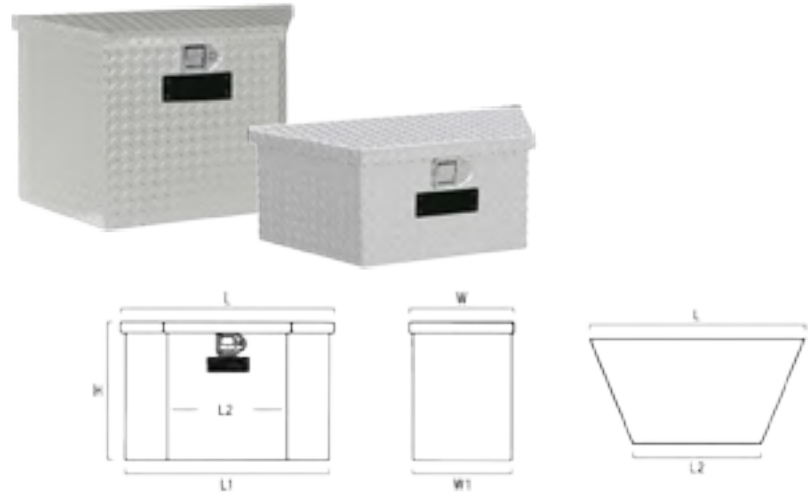

Brite	Cubic Feet	L	L1	L2	W	W1	H
ULT201341	4.1	34.625	33	19.88	17	16	22
LOW PROFILE							
ULT201191	2.9	34.625	33	19.88	17	16	13

WHEEL WELL TOOL BOXES

- Make use of space behind wheel rarely utilized
- Open towards the center of the bed
- Corrosion-resistant, stainless steel lock handles are easy to operate and access from both sides of truck
- Limited lifetime warranty