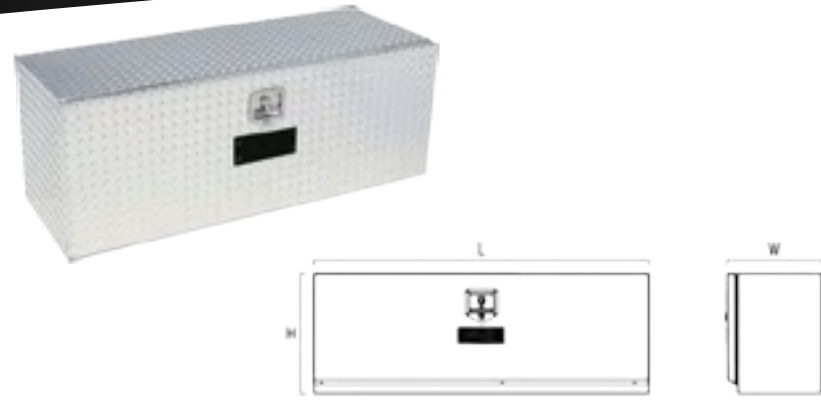

UNDERBODY TOOL BOXES

- Constructed of polished 16 gauge aluminum
- Brite aluminum finish
- Mounts above or below flat beds, dump beds, trailer bodies and other applications
- Corrosion-resistant, stainless steel lock handles are easy to operate and access from both sides of truck
- Limited lifetime warranty

Brite	Angled	Cubic Feet	Door Opening	Number of Doors	L	W	H
ULT190241	No	4.6	13 x 19.5	1	24	19	18
ULT190361	No	6.9	13 x 31.5	1	36	19	18
ULT190481	No	9.2	13 x 43.5	1	48	19	18
ULT190601	No	11	13 x 55.5	1	60	19	18

TRAILER TONGUE TOOL BOXES

- Fits straight-tongue or A-frame trailers
- Corrosion-resistant, stainless steel lock handles are easy to operate and access from both sides of truck
- Limited lifetime warranty