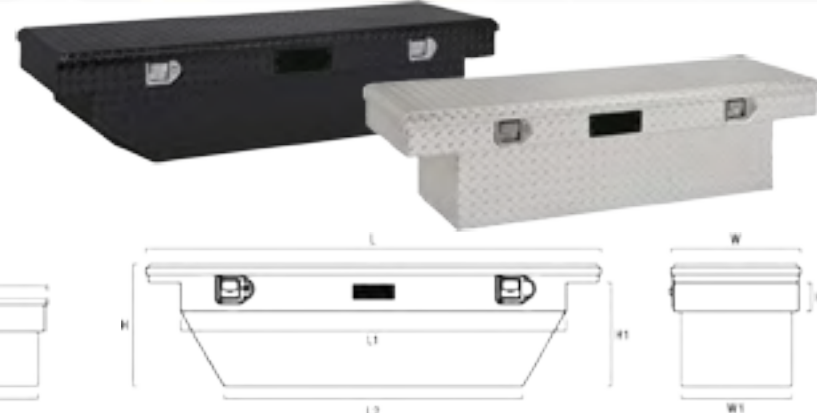

Brite	Gloss Black	Matte Black	Angled	Cubic Feet	L	L1	L2	W	W1	H	H1	H2
STANDARD TUB												
ULT110511	-	-	No	6.9	54.875	44	-	20	17	14.75	9	-
ULT110601	-	ULT110603	Yes	7	60.875	50	35.75	20	17	14.75	9	3
ULT110631	ULT110632	-	Yes	7.4	63.875	53	38.75	20	17	14.75	9	3
ULT110701	ULT110702	ULT110703	No	8.6	69.875	59	-	20	17	14.75	9	-
ULT110721	ULT110722	ULT110723	No	9	72.875	62	-	20	17	14.75	9	-
DEEP TUB												
ULT111701	ULT111702	-	No	12.4	69.875	59	-	20	17	20.75	15	-
ULT111721	ULT111722	-	Yes	12.6	72.875	62	56	20	17	20.75	15	12

SINGLE LID CROSSOVER LOW PROFILE

- Low profile design offers maximum visibility through rear cab window
- Deep angled tubs provide more storage space for transporting tools and equipment
- Corrosion-resistant, stainless steel lock handles are easy to operate and access from both sides of truck
- Limited lifetime warranty